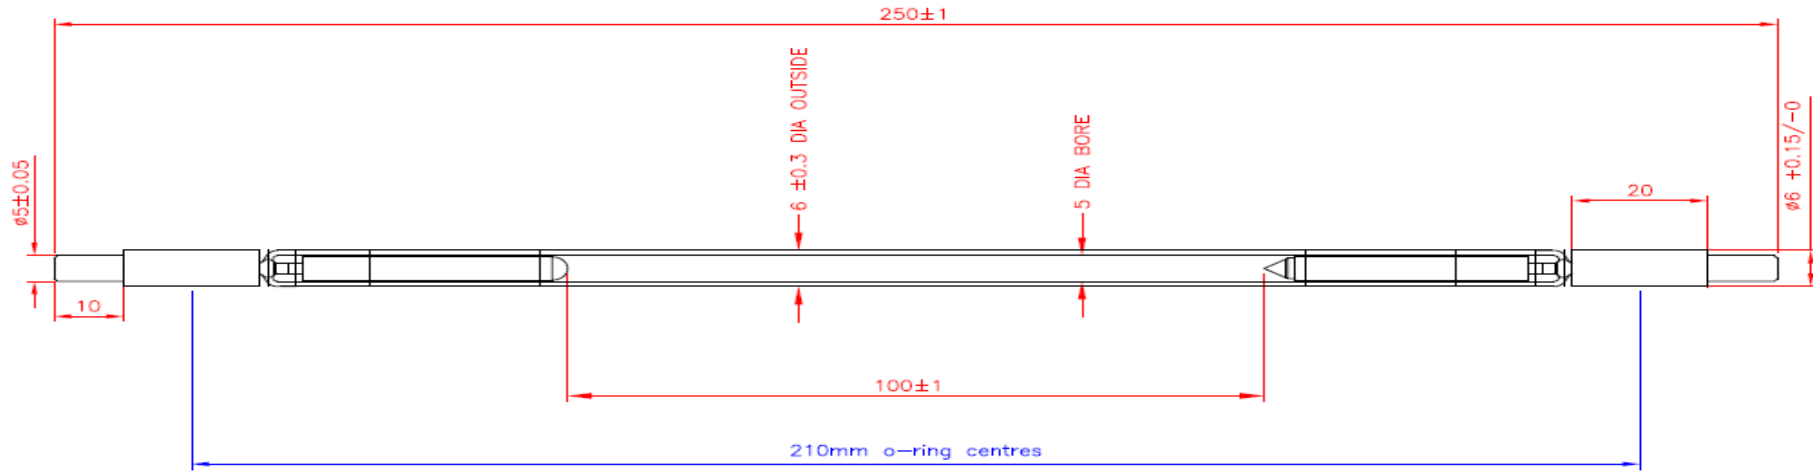

GAS FILL	Krypton
ENVELOPE MATL	Clear Fused Quartz
SIDE ARM PIP HEIGHT	To pass through 7.0 Dia
Finishing Details	Nickel plated brass connectors and amber PEI sleeves.
Electrical spec	175v $\pm$ 5v @ 30amps

**ST641**